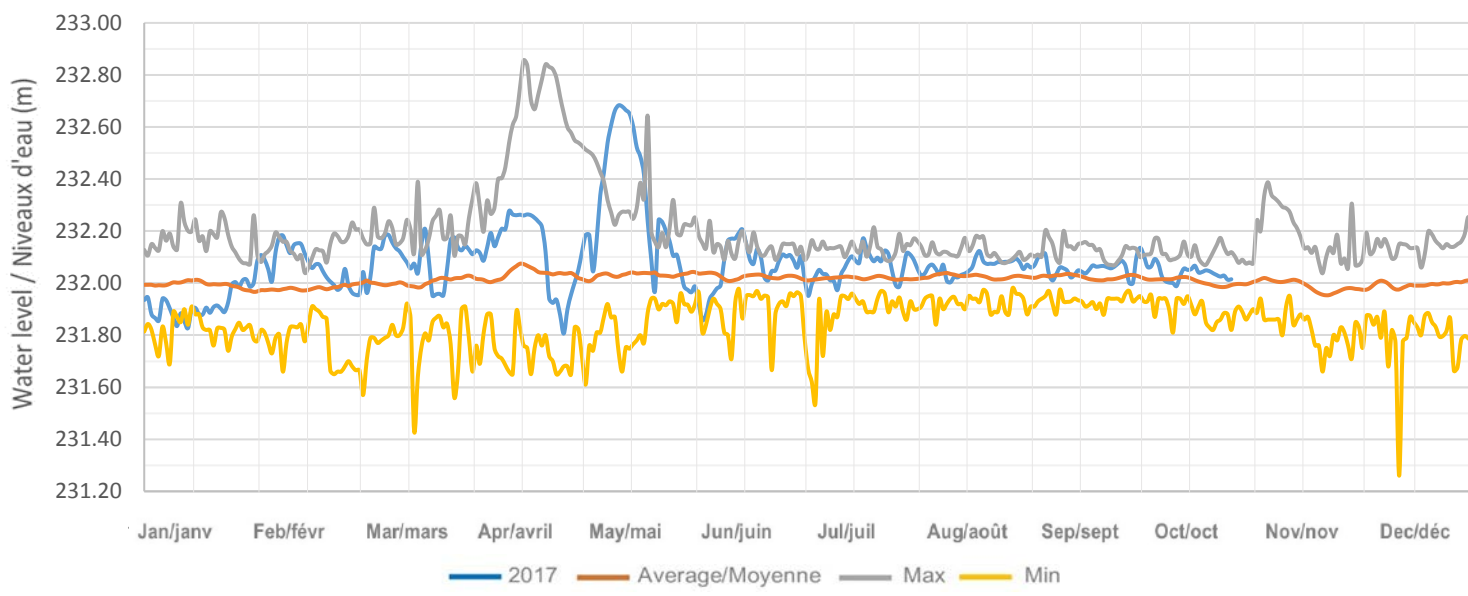

Lake Katchewanooka

Little Lake / Lac Little

Lower Lock 19 / Écluse 19