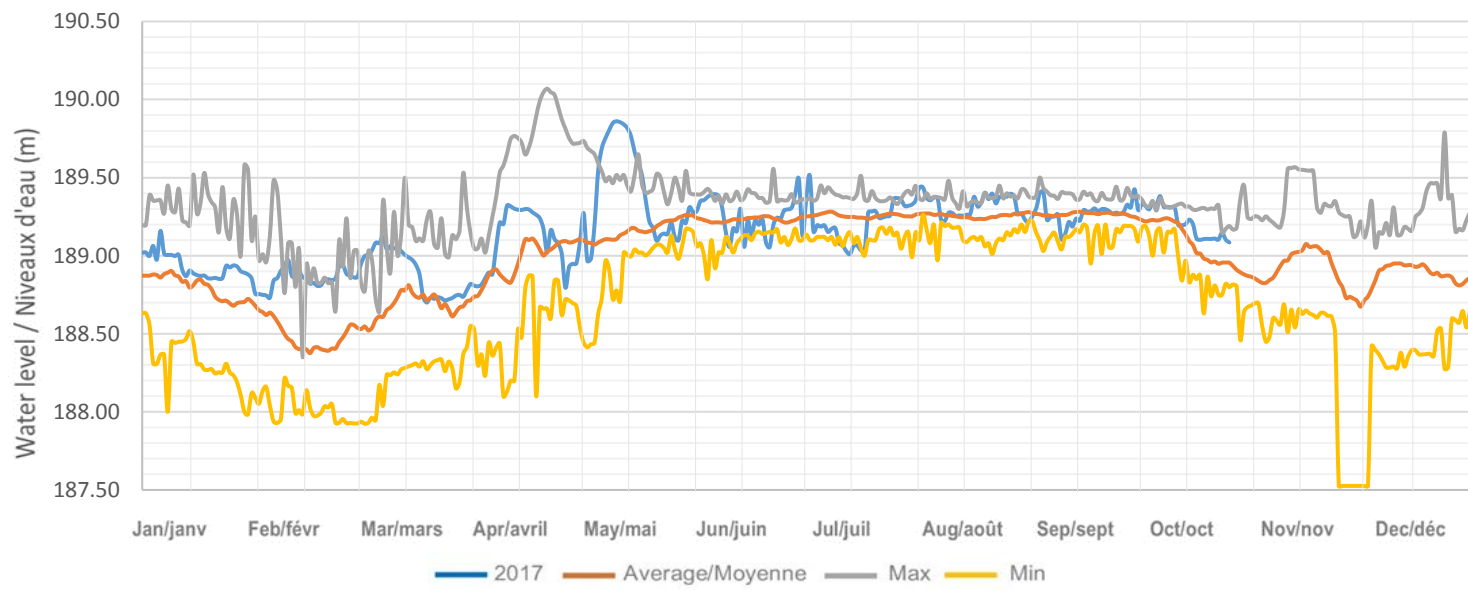

Lake Katchewanooka

Little Lake / Lac Little

Lower Lock 19 / Écluse 19