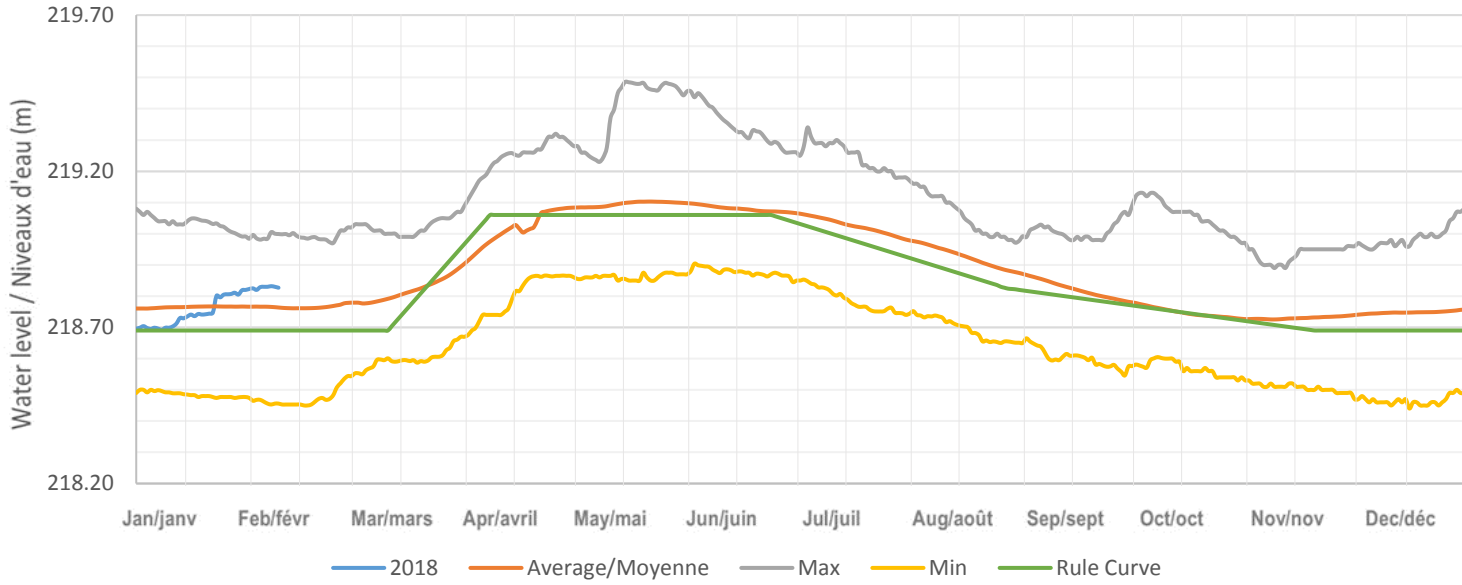

Mitchell Lake / Lac Mitchell

Canal Lake / Lake Canal

Lake Simcoe / Lake Simcoe

Sparrow Lake / Lac Sparrow

Six Mile Lake / Lac Six Mile

Gloucester Pool / Lac Gloucester