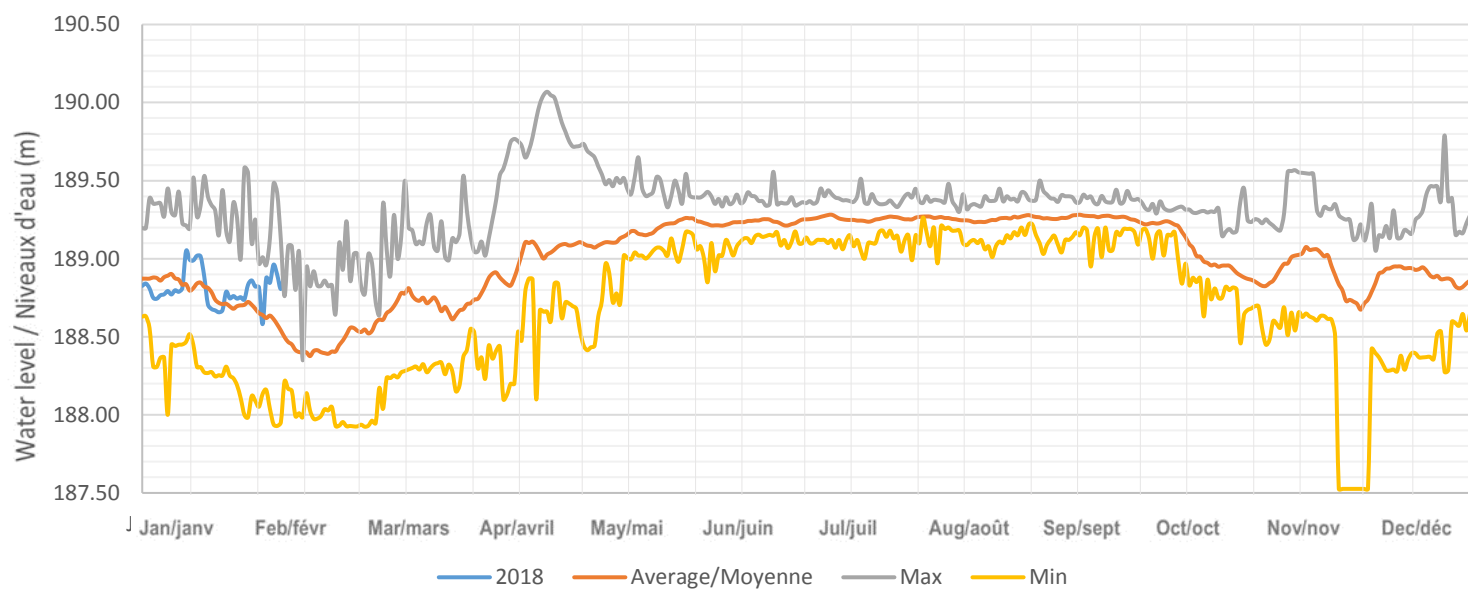

Lake Katchewanooka

Little Lake / Lac Little

Lower Lock 19 / Écluse 19