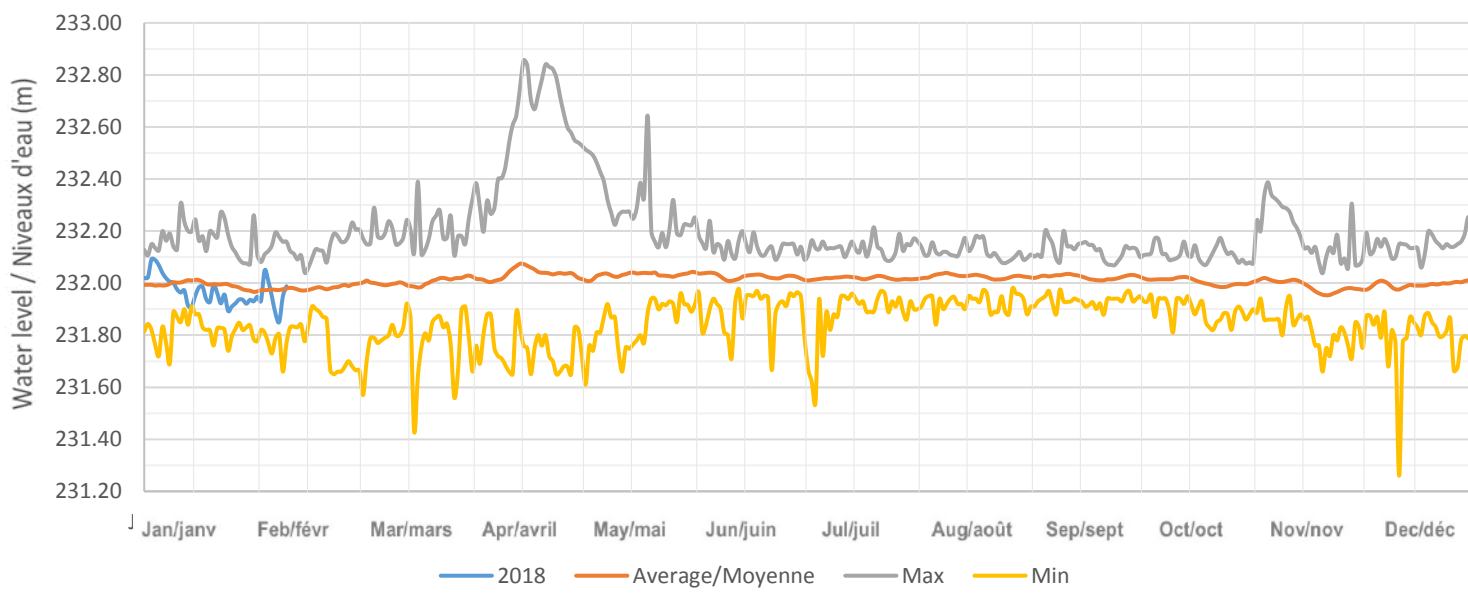

Lake Katchewanooka

Little Lake / Lac Little

Lower Lock 19 / Écluse 19