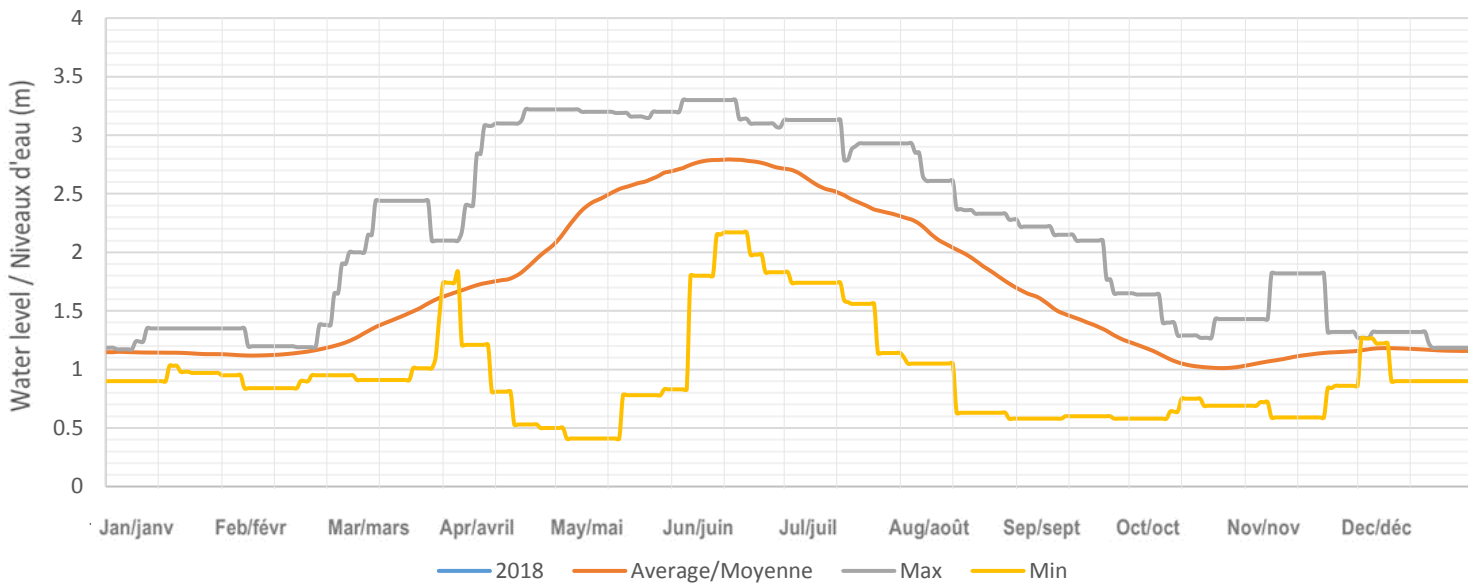

Kennisis (Little Kennisis) Lake / Lac Kennisis (Little Kennisis)

Red Pine (Paint) Lake / Lac Red Pine (Paint)

Nunikani Lake / Lac Nunikani

Big Hawk (Little Hawk) Lake / Lac Big Hawk (Little Hawk)

Oblong (Haliburton) Lake / Lac Oblong (Haliburton)

Redstone Lake / Lac Redstone

Eagle (Moose) Lake / Lac Eagle (Moose)

Twelve Mile (Boshkung) Lake / Lac Twelve Mile (Boshkung)

Horseshoe (Mountain) Lake / Lac Horseshoe (Mountain)

Big Bob Lake / Lac Big Bob

Little Bob Lake / Lake Little Bob

Gull Lake / Lac Gull

Moore Lake / Lac Moore

Shadow Lake / Lac Shadow