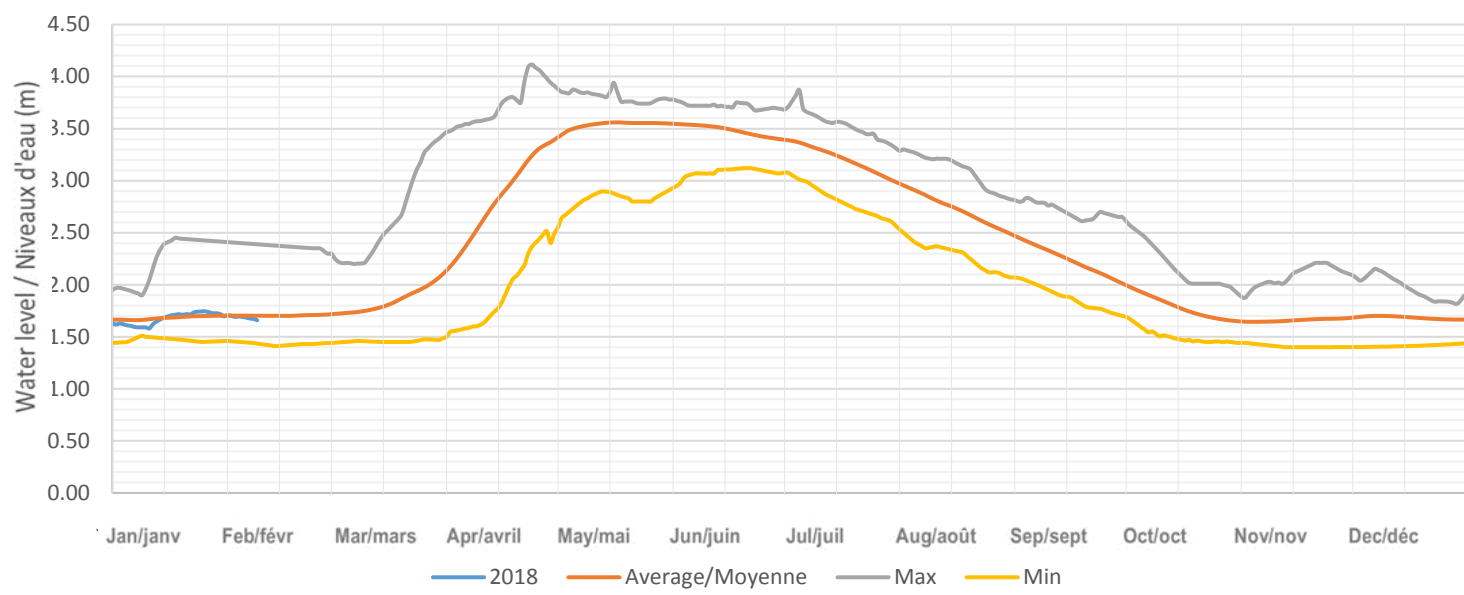

Kennisis (Little Kennisis) Lake / Lac Kennisis (Little Kennisis)

Red Pine (Paint) Lake / Lac Red Pine (Paint)

Nunikani Lake / Lac Nunikani

Big Hawk (Little Hawk) Lake / Lac Big Hawk (Little Hawk)

Oblong (Haliburton) Lake / Lac Oblong (Haliburton)

Redstone Lake / Lac Redstone

Eagle (Moose) Lake / Lac Eagle (Moose)

Twelve Mile (Boshkung) Lake / Lac Twelve Mile (Boshkung)

Horseshoe (Mountain) Lake / Lac Horseshoe (Mountain)

Big Bob Lake / Lac Big Bob

Little Bob Lake / Lake Little Bob

Gull Lake / Lac Gull

Moore Lake / Lac Moore

Shadow Lake / Lac Shadow