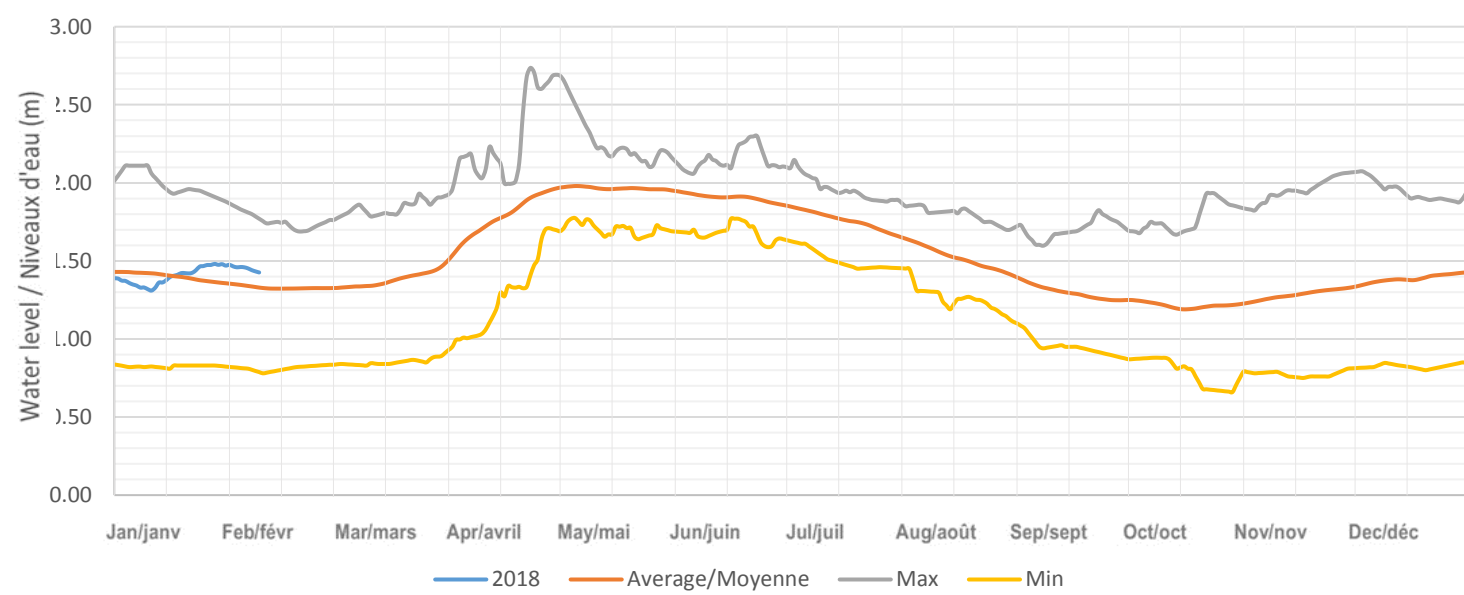

Kennisis (Little Kennisis) Lake / Lac Kennisis (Little Kennisis)

Red Pine (Paint) Lake / Lac Red Pine (Paint)

Nunikani Lake / Lac Nunikani

Big Hawk (Little Hawk) Lake / Lac Big Hawk (Little Hawk)

Oblong (Haliburton) Lake / Lac Oblong (Haliburton)

Redstone Lake / Lac Redstone

Eagle (Moose) Lake / Lac Eagle (Moose)

Twelve Mile (Boshkung) Lake / Lac Twelve Mile (Boshkung)

Horseshoe (Mountain) Lake / Lac Horseshoe (Mountain)

Big Bob Lake / Lac Big Bob

Little Bob Lake / Lake Little Bob

Gull Lake / Lac Gull

Moore Lake / Lac Moore

Shadow Lake / Lac Shadow