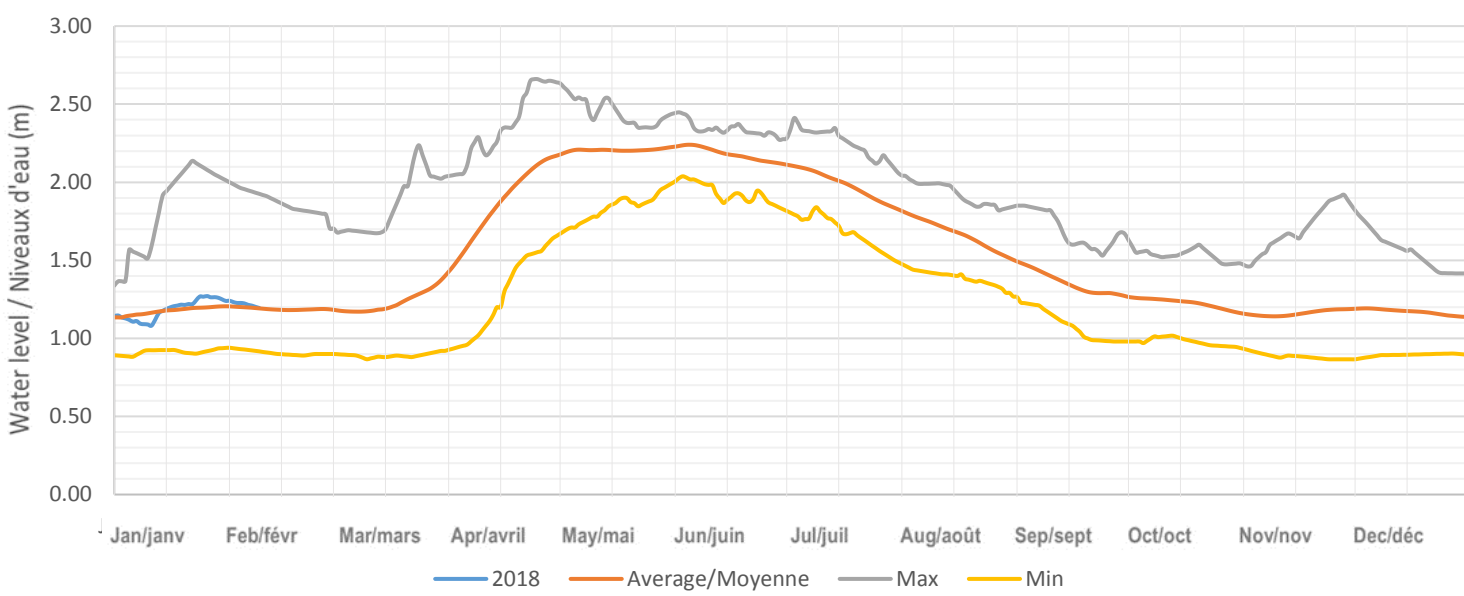

Kennisis (Little Kennisis) Lake / Lac Kennisis (Little Kennisis)

Red Pine (Paint) Lake / Lac Red Pine (Paint)

Nunikani Lake / Lac Nunikani

Big Hawk (Little Hawk) Lake / Lac Big Hawk (Little Hawk)

Oblong (Haliburton) Lake / Lac Oblong (Haliburton)

Redstone Lake / Lac Redstone

Eagle (Moose) Lake / Lac Eagle (Moose)

Twelve Mile (Boshkung) Lake / Lac Twelve Mile (Boshkung)

Horseshoe (Mountain) Lake / Lac Horseshoe (Mountain)

Big Bob Lake / Lac Big Bob

Little Bob Lake / Lake Little Bob

Gull Lake / Lac Gull

Moore Lake / Lac Moore

Shadow Lake / Lac Shadow