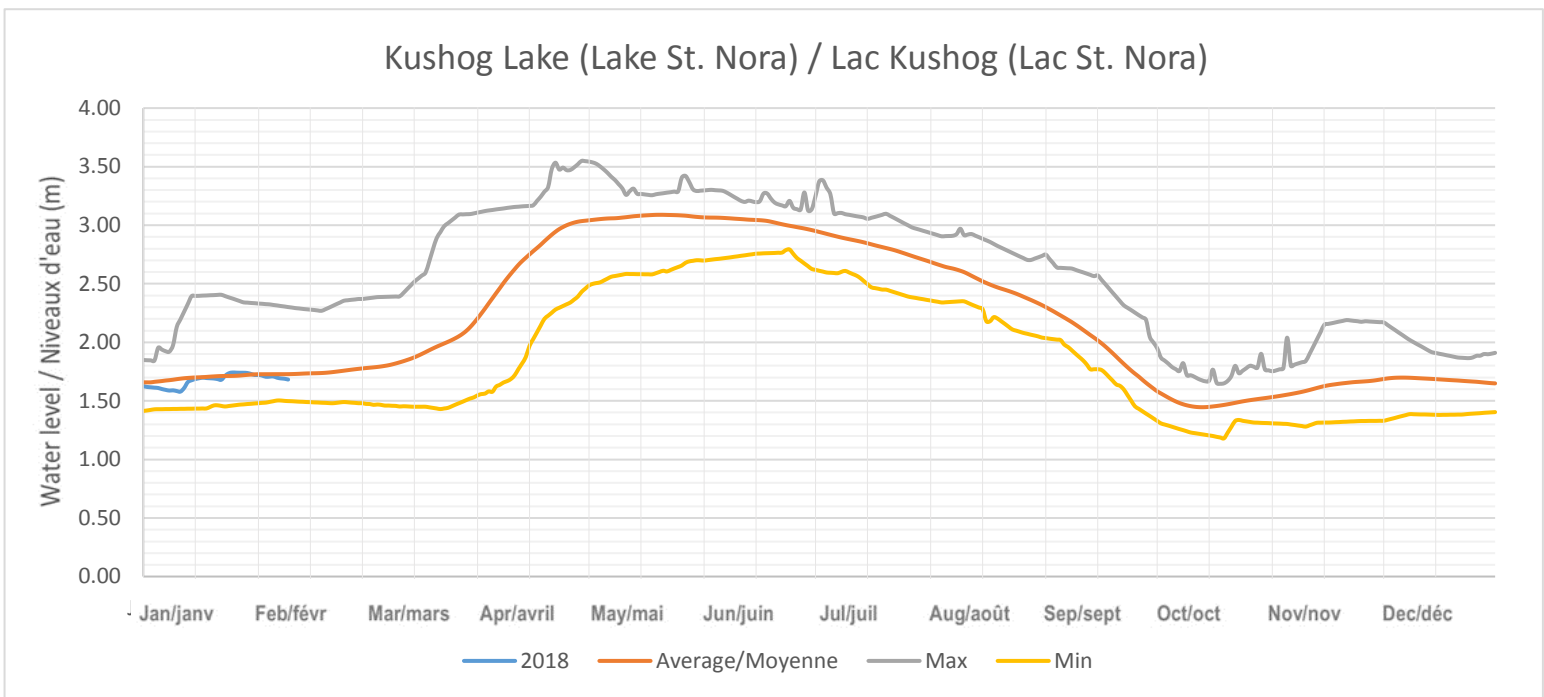

Kennisis (Little Kennisis) Lake / Lac Kennisis (Little Kennisis)

Red Pine (Paint) Lake / Lac Red Pine (Paint)

Nunikani Lake / Lac Nunikani

Big Hawk (Little Hawk) Lake / Lac Big Hawk (Little Hawk)

Oblong (Haliburton) Lake / Lac Oblong (Haliburton)

Redstone Lake / Lac Redstone

Eagle (Moose) Lake / Lac Eagle (Moose)

Twelve Mile (Boshkung) Lake / Lac Twelve Mile (Boshkung)

Horseshoe (Mountain) Lake / Lac Horseshoe (Mountain)

Big Bob Lake / Lac Big Bob

Little Bob Lake / Lake Little Bob

Gull Lake / Lac Gull

Moore Lake / Lac Moore

Shadow Lake / Lac Shadow