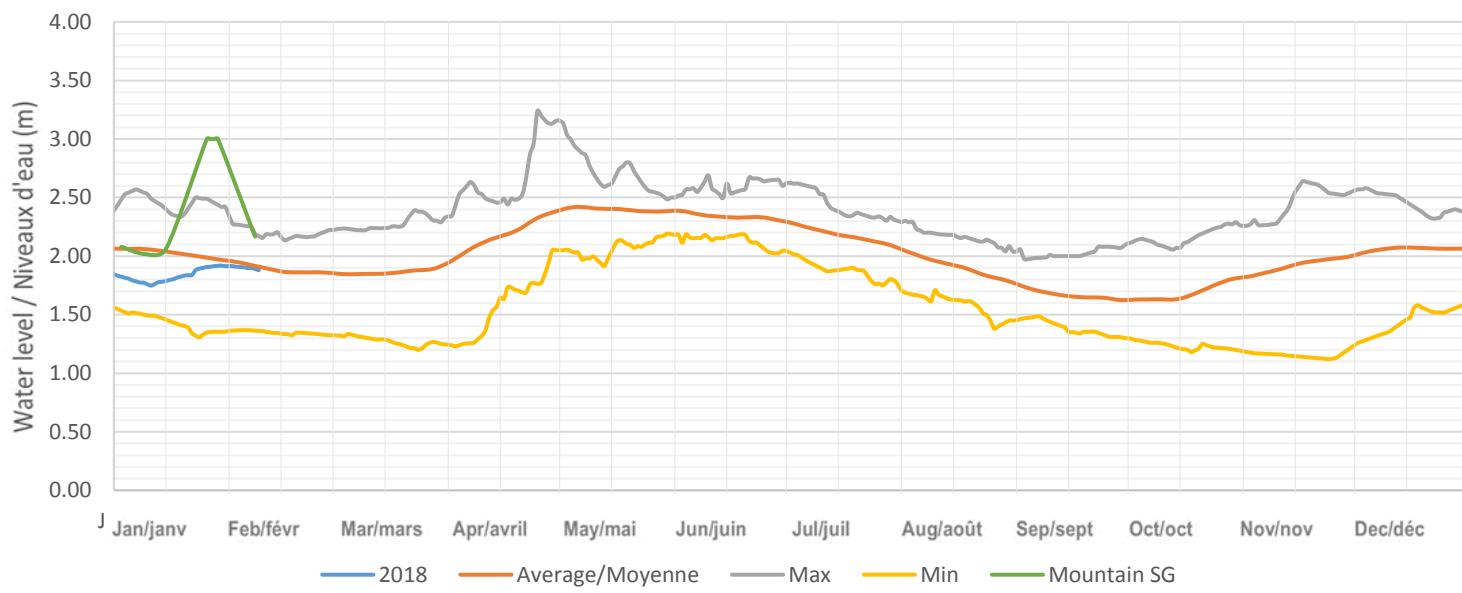

Kennisis (Little Kennisis) Lake / Lac Kennisis (Little Kennisis)

Red Pine (Paint) Lake / Lac Red Pine (Paint)

Nunikani Lake / Lac Nunikani

Big Hawk (Little Hawk) Lake / Lac Big Hawk (Little Hawk)

Oblong (Haliburton) Lake / Lac Oblong (Haliburton)

Redstone Lake / Lac Redstone

Eagle (Moose) Lake / Lac Eagle (Moose)

Twelve Mile (Boshkung) Lake / Lac Twelve Mile (Boshkung)

Horseshoe (Mountain) Lake / Lac Horseshoe (Mountain)

Big Bob Lake / Lac Big Bob

Little Bob Lake / Lake Little Bob

Gull Lake / Lac Gull

Moore Lake / Lac Moore

Shadow Lake / Lac Shadow