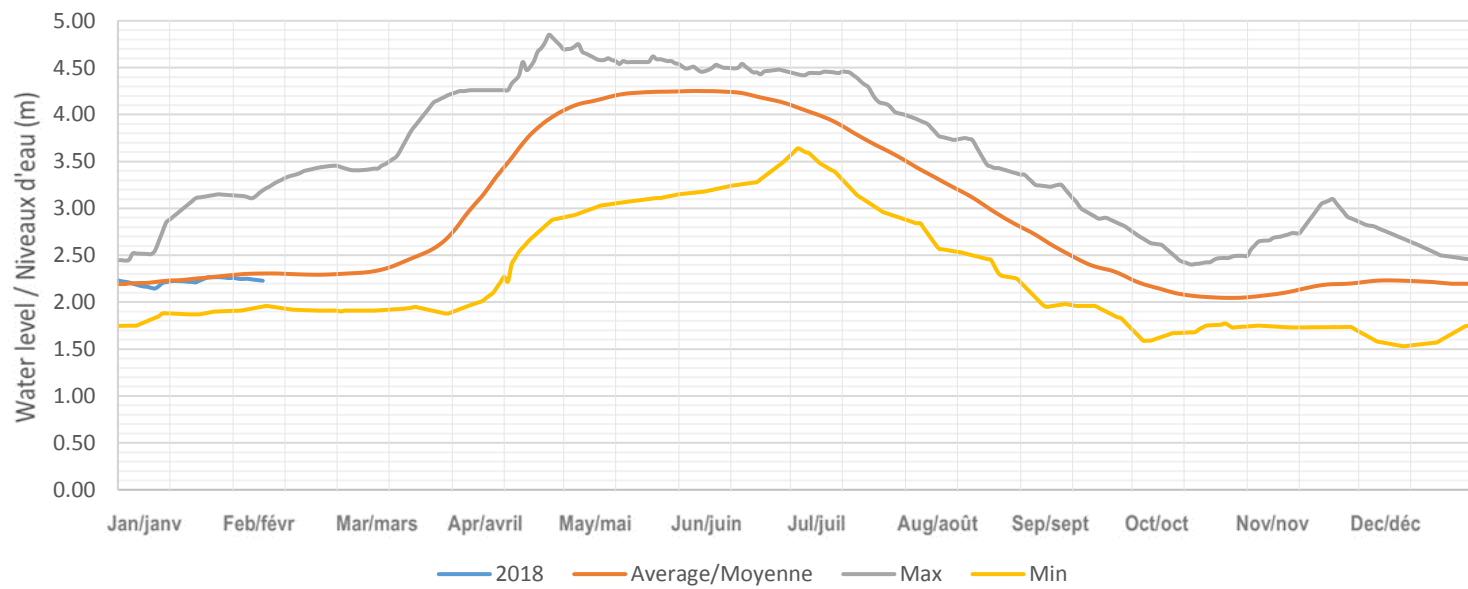

Kennisis (Little Kennisis) Lake / Lac Kennisis (Little Kennisis)

Red Pine (Paint) Lake / Lac Red Pine (Paint)

Nunikani Lake / Lac Nunikani

Big Hawk (Little Hawk) Lake / Lac Big Hawk (Little Hawk)

Oblong (Haliburton) Lake / Lac Oblong (Haliburton)

Redstone Lake / Lac Redstone

Eagle (Moose) Lake / Lac Eagle (Moose)

Twelve Mile (Boshkung) Lake / Lac Twelve Mile (Boshkung)

Horseshoe (Mountain) Lake / Lac Horseshoe (Mountain)

Big Bob Lake / Lac Big Bob

Little Bob Lake / Lake Little Bob

Gull Lake / Lac Gull

Moore Lake / Lac Moore

Shadow Lake / Lac Shadow