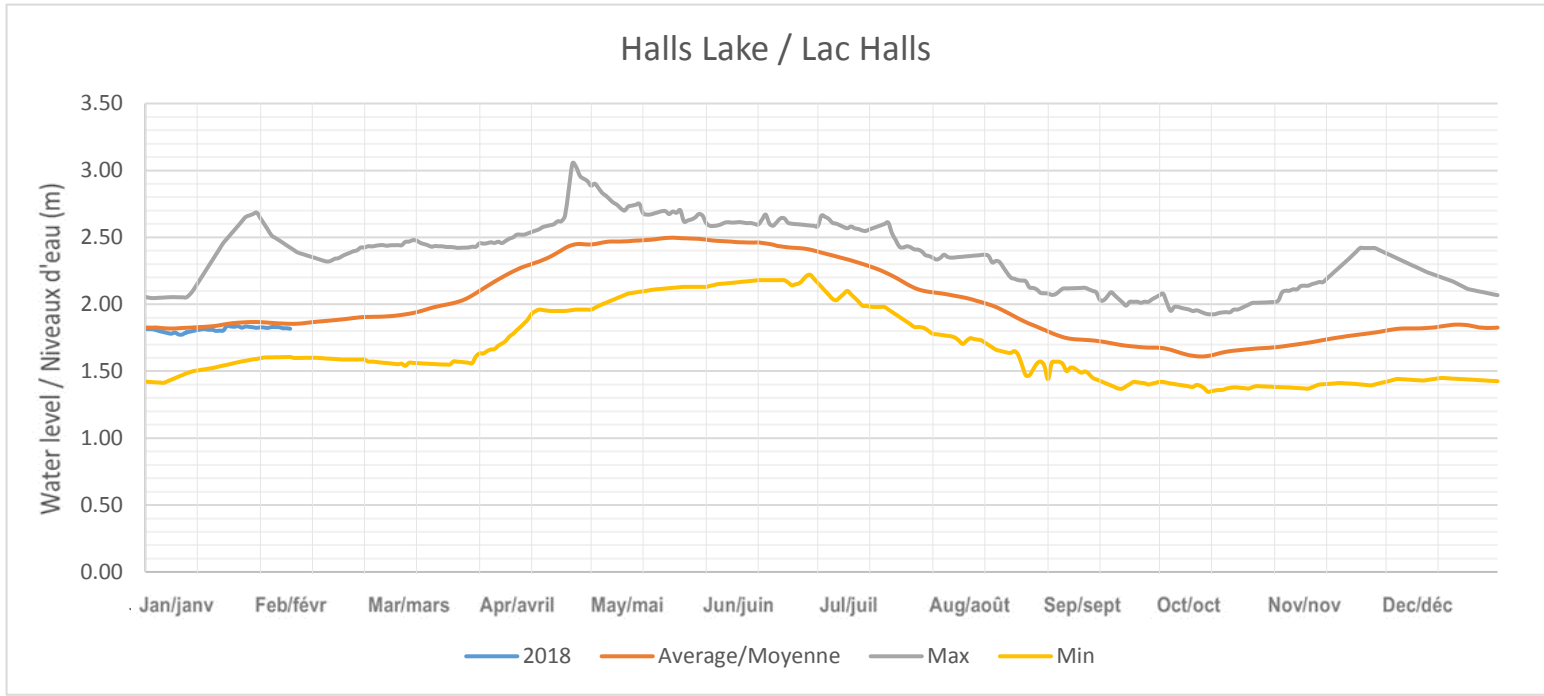

Kennisis (Little Kennisis) Lake / Lac Kennisis (Little Kennisis)

Red Pine (Paint) Lake / Lac Red Pine (Paint)

Nunikani Lake / Lac Nunikani

Big Hawk (Little Hawk) Lake / Lac Big Hawk (Little Hawk)

Oblong (Haliburton) Lake / Lac Oblong (Haliburton)

Redstone Lake / Lac Redstone

Eagle (Moose) Lake / Lac Eagle (Moose)

Twelve Mile (Boshkung) Lake / Lac Twelve Mile (Boshkung)

Horseshoe (Mountain) Lake / Lac Horseshoe (Mountain)

Big Bob Lake / Lac Big Bob

Little Bob Lake / Lake Little Bob

Gull Lake / Lac Gull

Moore Lake / Lac Moore

Shadow Lake / Lac Shadow