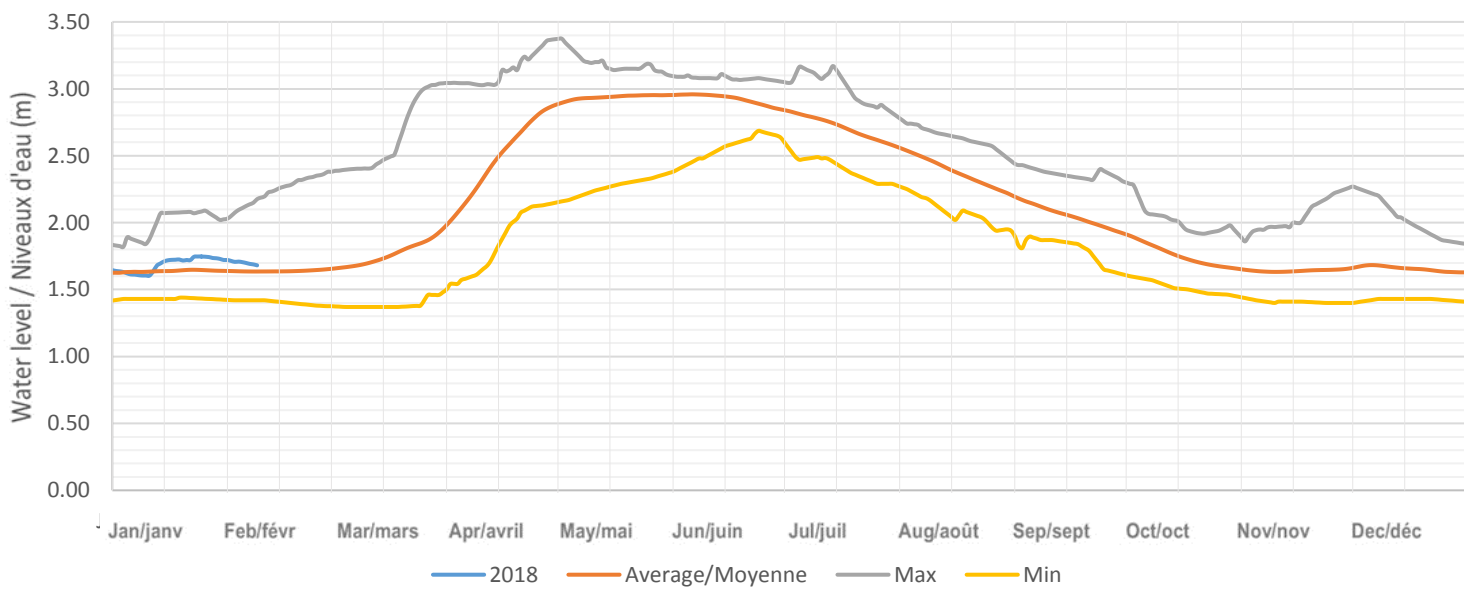

Kennisis (Little Kennisis) Lake / Lac Kennisis (Little Kennisis)

Red Pine (Paint) Lake / Lac Red Pine (Paint)

Nunikani Lake / Lac Nunikani

Big Hawk (Little Hawk) Lake / Lac Big Hawk (Little Hawk)

Oblong (Haliburton) Lake / Lac Oblong (Haliburton)

Redstone Lake / Lac Redstone

Eagle (Moose) Lake / Lac Eagle (Moose)

Twelve Mile (Boshkung) Lake / Lac Twelve Mile (Boshkung)

Horseshoe (Mountain) Lake / Lac Horseshoe (Mountain)

Big Bob Lake / Lac Big Bob

Little Bob Lake / Lake Little Bob

Gull Lake / Lac Gull

Moore Lake / Lac Moore

Shadow Lake / Lac Shadow