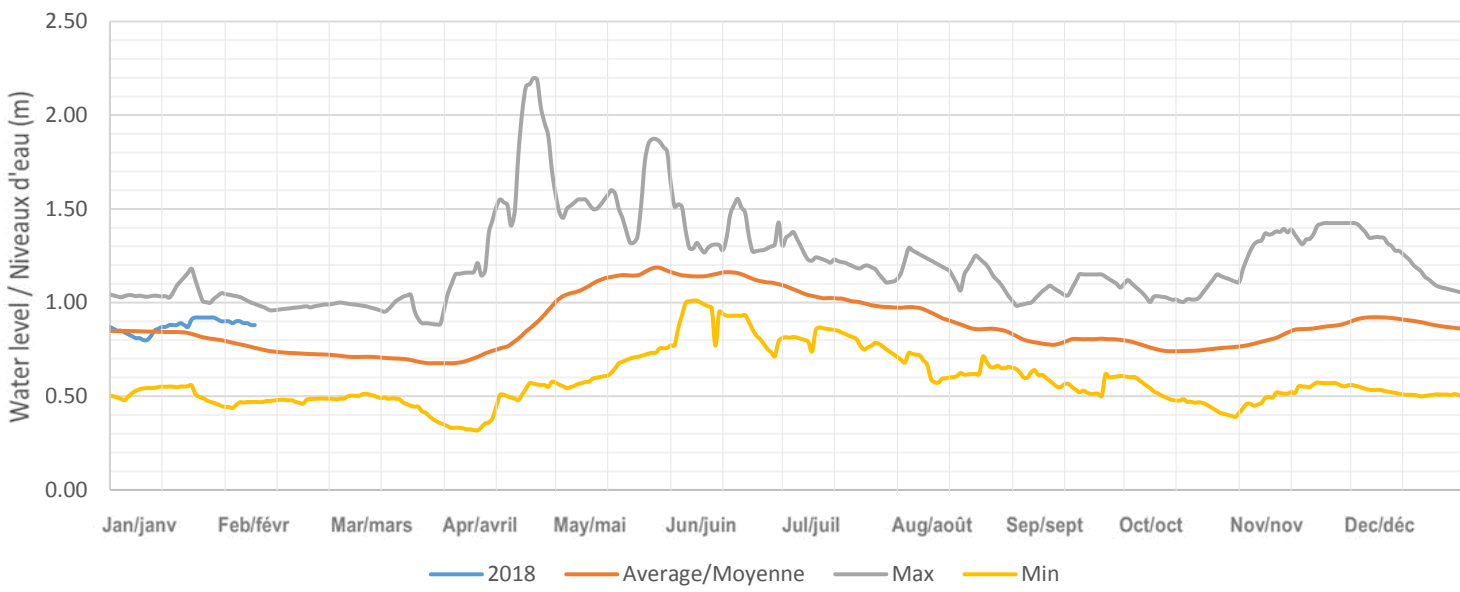

Kennisis (Little Kennisis) Lake / Lac Kennisis (Little Kennisis)

Red Pine (Paint) Lake / Lac Red Pine (Paint)

Nunikani Lake / Lac Nunikani

Big Hawk (Little Hawk) Lake / Lac Big Hawk (Little Hawk)

Oblong (Haliburton) Lake / Lac Oblong (Haliburton)

Redstone Lake / Lac Redstone

Eagle (Moose) Lake / Lac Eagle (Moose)

Twelve Mile (Boshkung) Lake / Lac Twelve Mile (Boshkung)

Horseshoe (Mountain) Lake / Lac Horseshoe (Mountain)

Big Bob Lake / Lac Big Bob

Little Bob Lake / Lake Little Bob

Gull Lake / Lac Gull

Moore Lake / Lac Moore

Shadow Lake / Lac Shadow