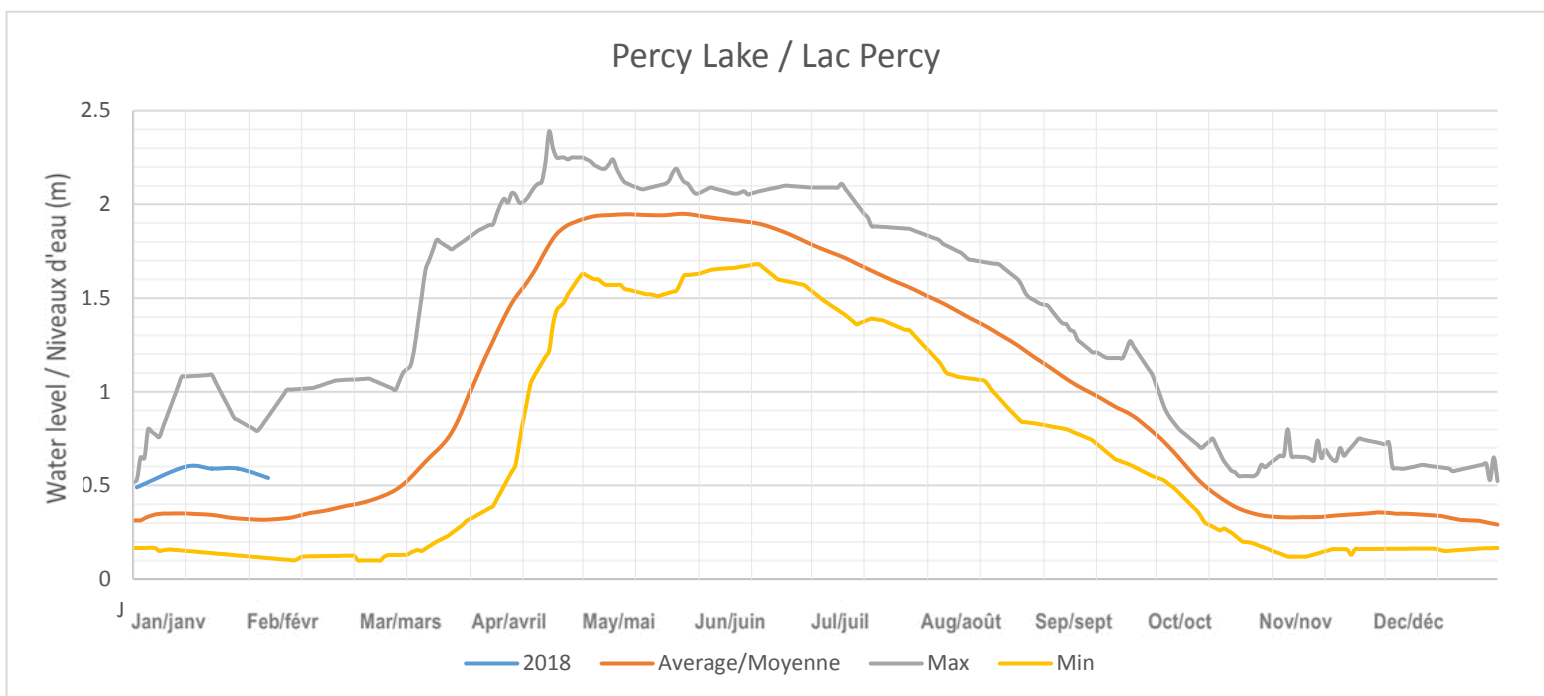

Kennisis (Little Kennisis) Lake / Lac Kennisis (Little Kennisis)

Red Pine (Paint) Lake / Lac Red Pine (Paint)

Nunikani Lake / Lac Nunikani

Big Hawk (Little Hawk) Lake / Lac Big Hawk (Little Hawk)

Oblong (Haliburton) Lake / Lac Oblong (Haliburton)

Redstone Lake / Lac Redstone

Eagle (Moose) Lake / Lac Eagle (Moose)

Twelve Mile (Boshkung) Lake / Lac Twelve Mile (Boshkung)

Horseshoe (Mountain) Lake / Lac Horseshoe (Mountain)

Big Bob Lake / Lac Big Bob

Little Bob Lake / Lake Little Bob

Gull Lake / Lac Gull

Moore Lake / Lac Moore

Shadow Lake / Lac Shadow