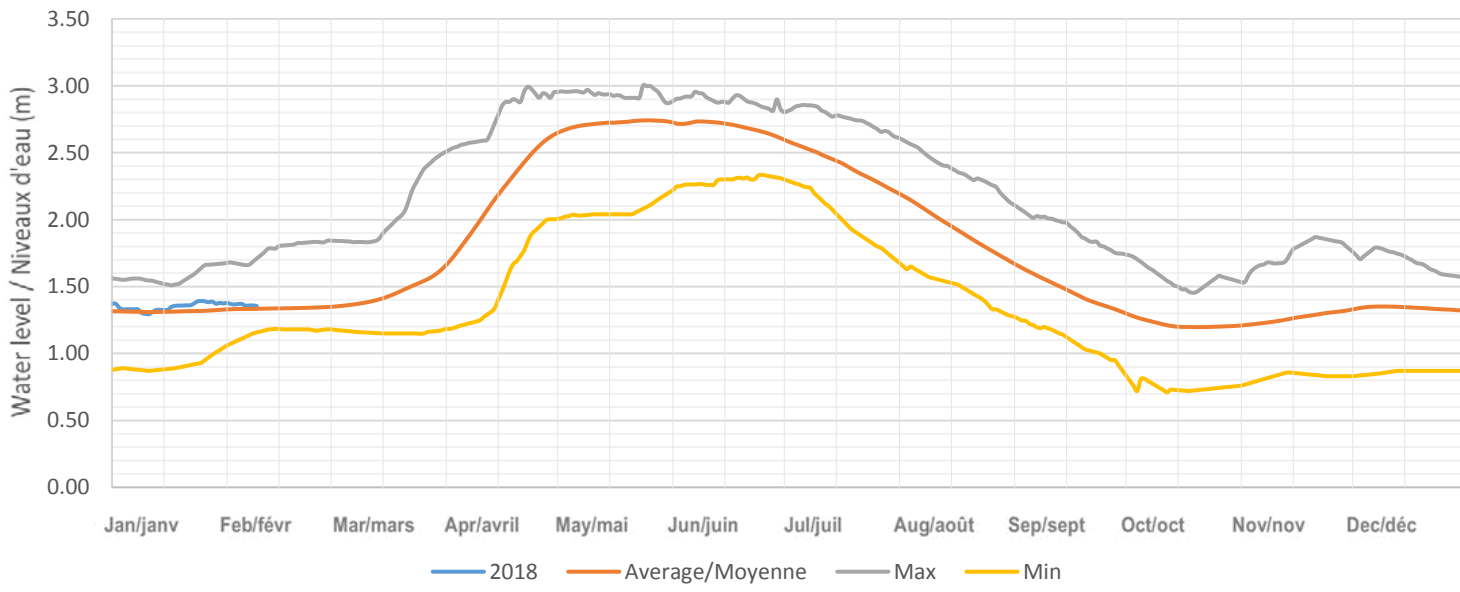

Kennisis (Little Kennisis) Lake / Lac Kennisis (Little Kennisis)

Red Pine (Paint) Lake / Lac Red Pine (Paint)

Nunikani Lake / Lac Nunikani

Big Hawk (Little Hawk) Lake / Lac Big Hawk (Little Hawk)

Oblong (Haliburton) Lake / Lac Oblong (Haliburton)

Redstone Lake / Lac Redstone

Eagle (Moose) Lake / Lac Eagle (Moose)

Twelve Mile (Boshkung) Lake / Lac Twelve Mile (Boshkung)

Horseshoe (Mountain) Lake / Lac Horseshoe (Mountain)

Big Bob Lake / Lac Big Bob

Little Bob Lake / Lake Little Bob

Gull Lake / Lac Gull

Moore Lake / Lac Moore

Shadow Lake / Lac Shadow