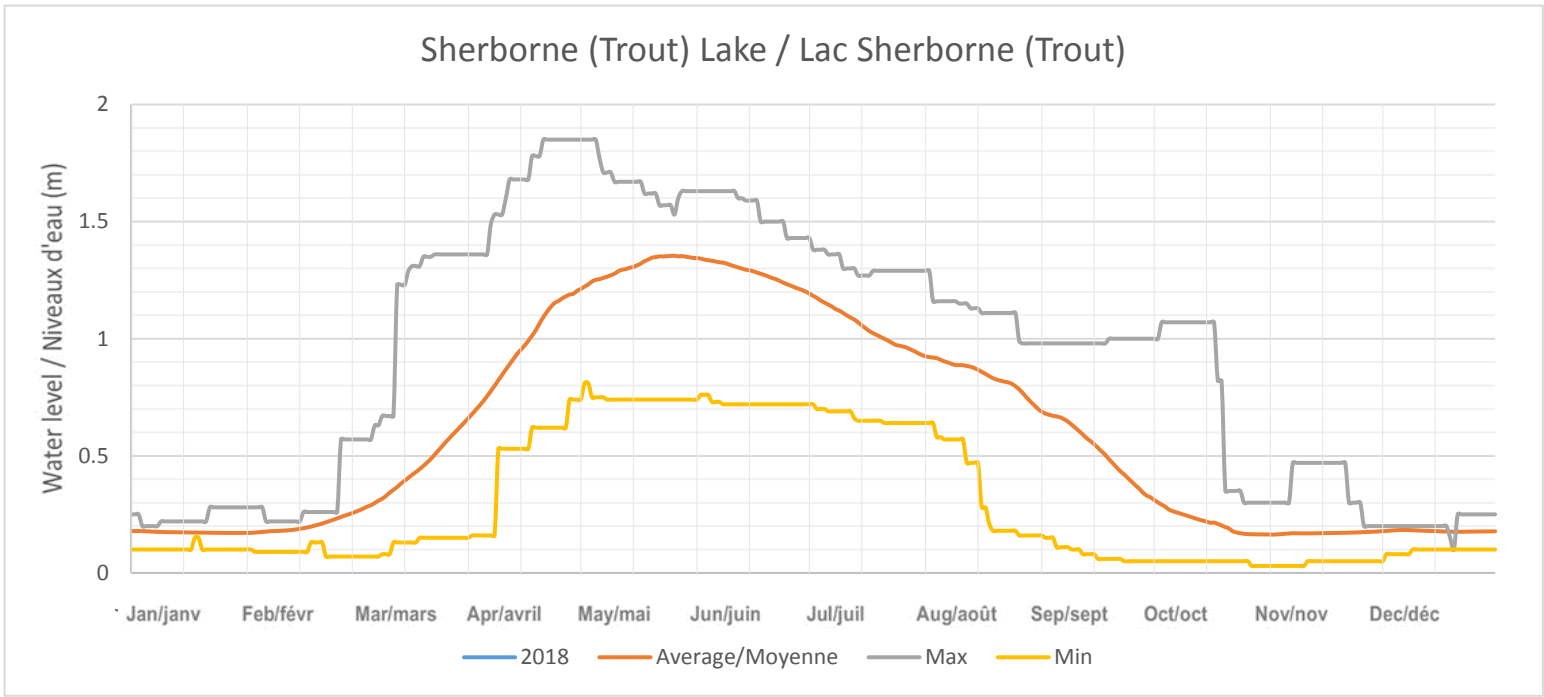

Kennisis (Little Kennisis) Lake / Lac Kennisis (Little Kennisis)

Red Pine (Paint) Lake / Lac Red Pine (Paint)

Nunikani Lake / Lac Nunikani

Big Hawk (Little Hawk) Lake / Lac Big Hawk (Little Hawk)

Oblong (Haliburton) Lake / Lac Oblong (Haliburton)

Redstone Lake / Lac Redstone

Eagle (Moose) Lake / Lac Eagle (Moose)

Twelve Mile (Boshkung) Lake / Lac Twelve Mile (Boshkung)

Horseshoe (Mountain) Lake / Lac Horseshoe (Mountain)

Big Bob Lake / Lac Big Bob

Little Bob Lake / Lake Little Bob

Gull Lake / Lac Gull

Moore Lake / Lac Moore

Shadow Lake / Lac Shadow