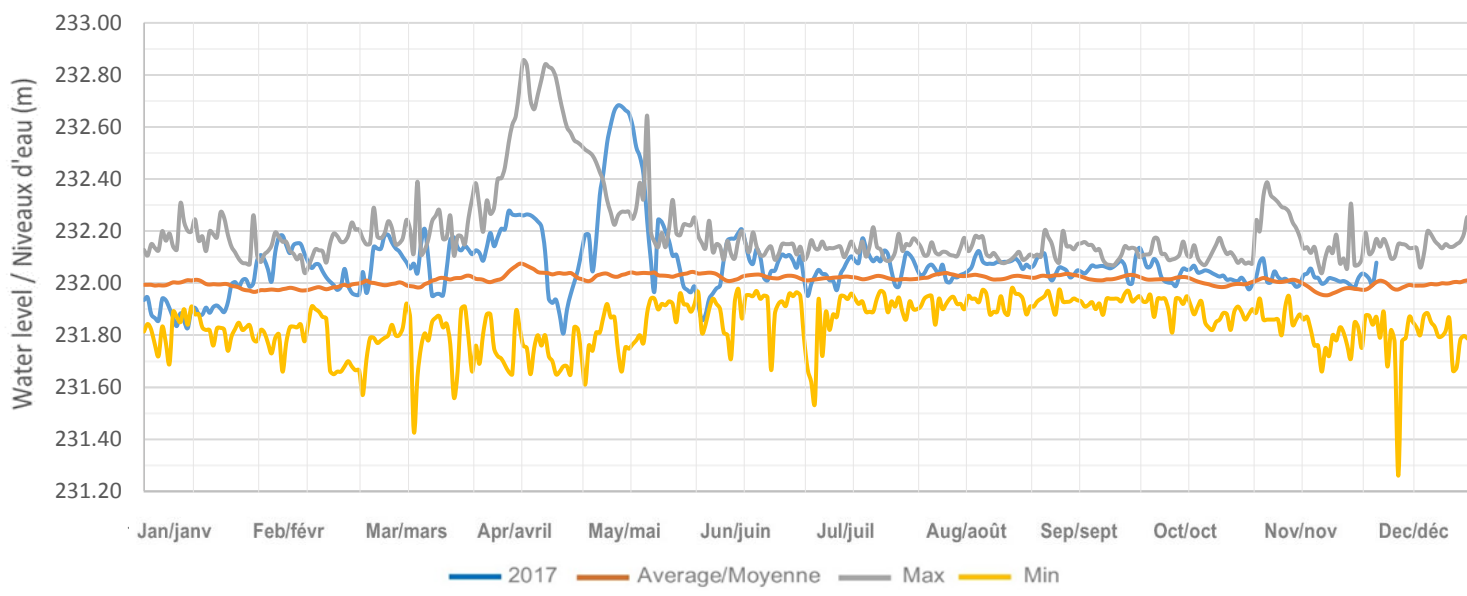

Lake Katchewanooka

Little Lake / Lac Little

Lower Lock 19 / Écluse 19