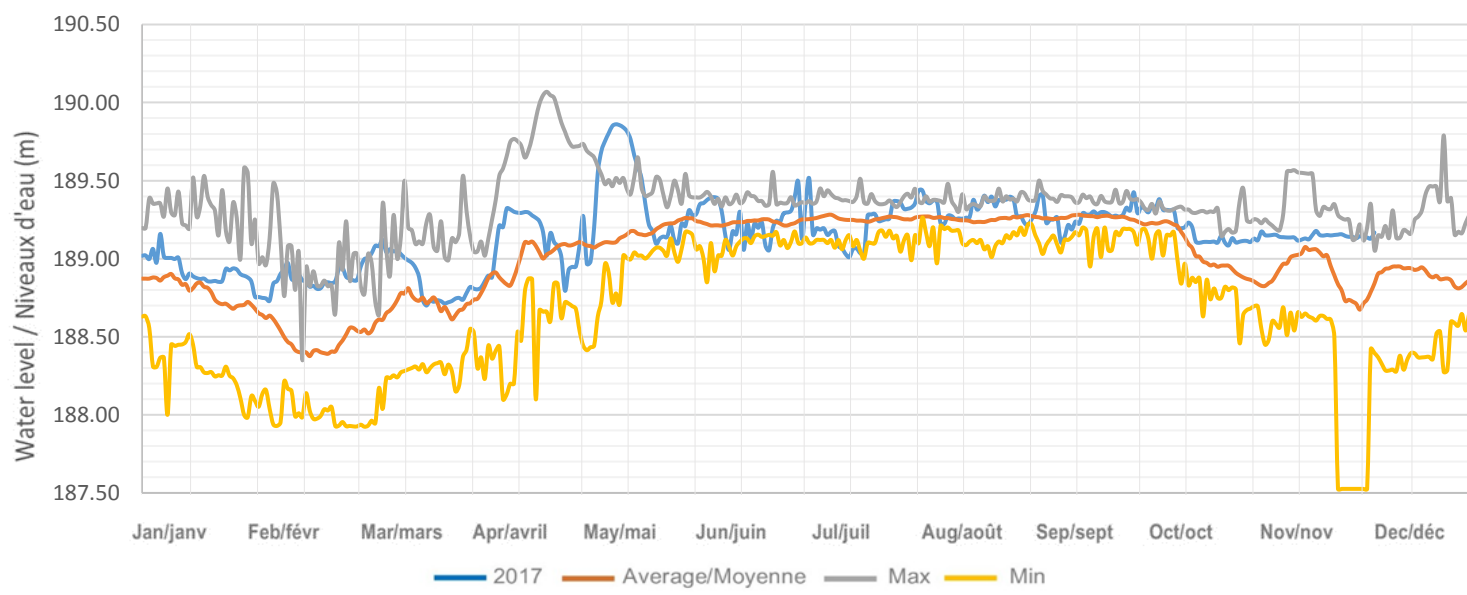

Lake Katchewanooka

Little Lake / Lac Little

Lower Lock 19 / Écluse 19